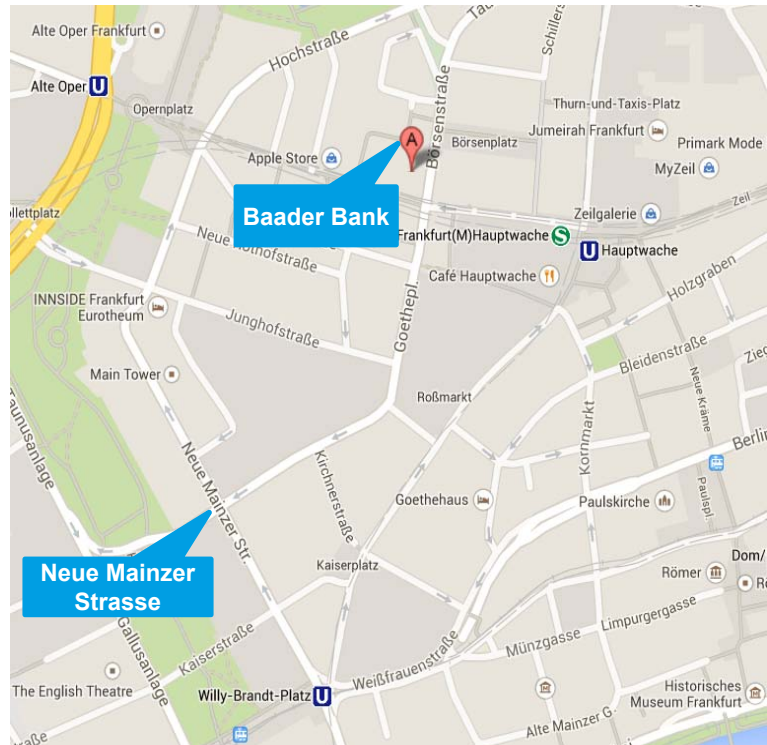

How to find us Frankfurt am Main by car

Baader Bank AG
Boersenstrasse 1
60313 Frankfurt am Main

T +49 69 13881 0
F +49 69 13881 881

www.baaderbank.de
service@baaderbank.de

Via motorway A3 Würzburg/Nuremberg

- Take the Frankfurt a. Main-Süd exit and continue on Mörsfelder Landstrasse (B44) in the direction of Frankfurt-Süd via Oberforsthaus and Isenburger Schneise.
- turn right into Kennedyallee (B43)
- from there turn left into Hans-Thoma-Strasse and then left into Schweizer Strasse
- straight ahead over the Untermainbrücke and the Neue Mainzer Strasse
- follow Neue Mainzer Strasse and continue straight ahead into Hochstrasse
- turn right into Börsestrasse
- on the right side house number 1 is your destination