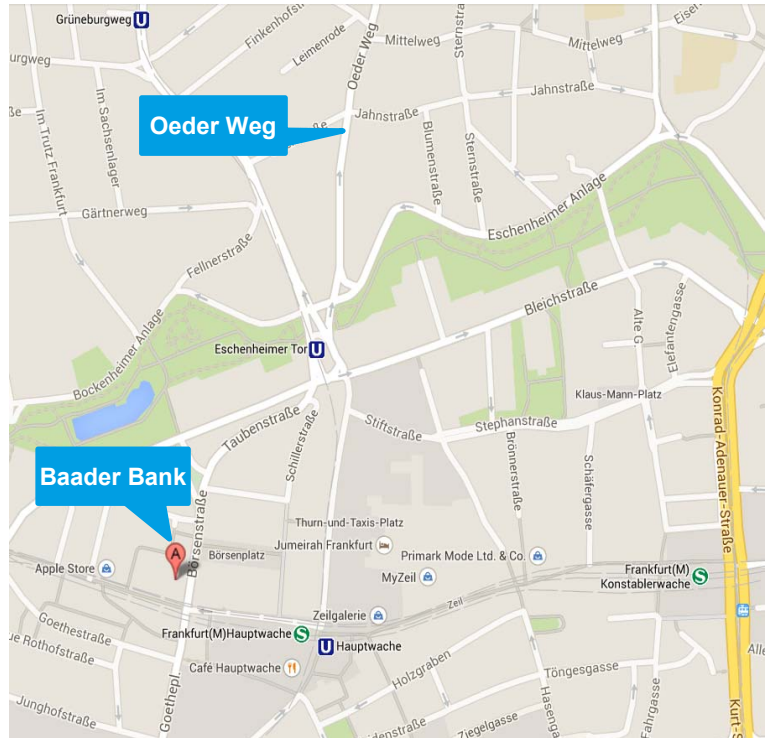

BAADER

How to find us Frankfurt am Main by car

Baader Bank AG
Boersenstrasse 1
60313 Frankfurt am Main

T +49 69 13881 0
F +49 69 13881 881

www.baaderbank.de
service@baaderbank.de

Via motorway A5 Kassel/Hannover

- at Bad Homburger Kreuz follow the A661 in the direction of Darmstadt
- Eschersheim/Eckenheim along Jean-Monnet-Strasse and Eckenheimer Landstrasse from Eckenheimer Landstrasse after crossing Nibelungenallee turn right into Oeder Weg
- shortly before the end of Oeder Weg turn right into Querstrasse and then left into Eschersheimer Landstrasse
- at Eschenheimer Tor turn right into Taubenstrasse and drive straight ahead into Boersenstrasse
- on the right side house number 1 is your destination

BAADER

How to find us Frankfurt am Main by car

Baader Bank AG
Boersenstrasse 1
60313 Frankfurt am Main

T +49 69 13881 0
F +49 69 13881 881

www.baaderbank.de
service@baaderbank.de

Via motorway A66 Wiesbaden (1) or motorway A5 Mannheim/Karlsruhe

- (1) at the Eschborner Dreieck junction continue on the A648 towards Frankfurt a. Main (follow Wiesbadener Strasse)
- (2) at Westkreuz Frankfurt a. Main take the A648 towards Frankfurt (Wiesbadener Strasse)
- at the end of the A648 continue straight on along Theodor-Heuss-Allee from the Ludwig-Erhard-Anlage (roundabout) it goes on over the Friedrich-Ebert-Anlage
- at Platz der Republik turn left into Mainzer Landstrasse straight ahead over the Taunusanlage and from there turn right into Junghofstrasse at the end of the street turn left into Goetheplatz follow Goetheplatz and drive straight ahead into Börsenstrasse on the left side house number 1 is your destination