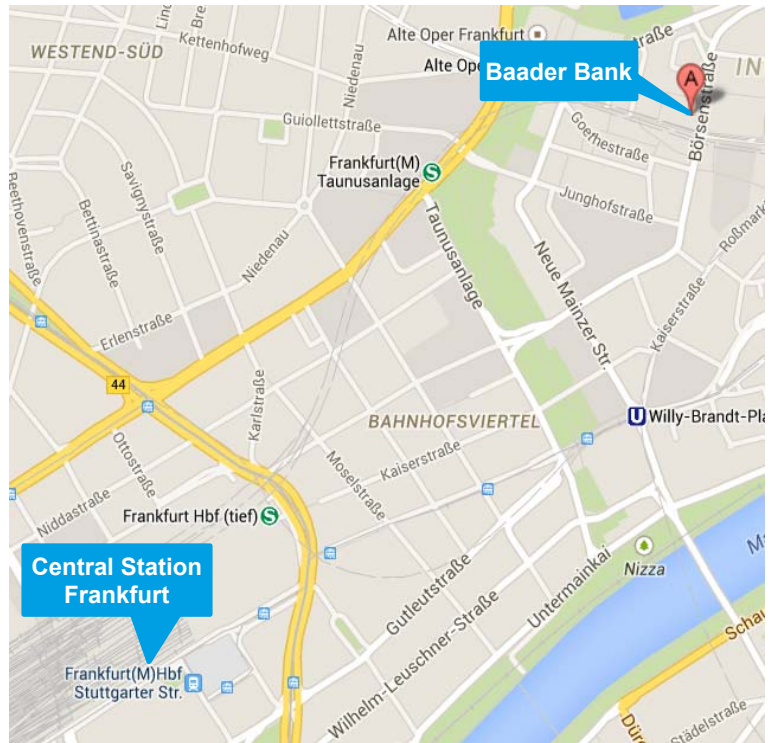

How to find us Frankfurt am Main by train

Baader Bank AG
Boersenstrasse 1
60313 Frankfurt am Main

T +49 69 13881 0
F +49 69 13881 881

www.baaderbank.de
service@baaderbank.de

From the central station to Boersenstrasse by public transport

- Suburban railway lines S1 (Rödermark), S3 (Darmstadt), S6 (Frankfurt Süd), S8 (Offenbach)
- Alight at Hauptwache and walk towards the Kalbächer Gasse exit
- You are on Börsenstrasse, on the left side house number 1 is your destination