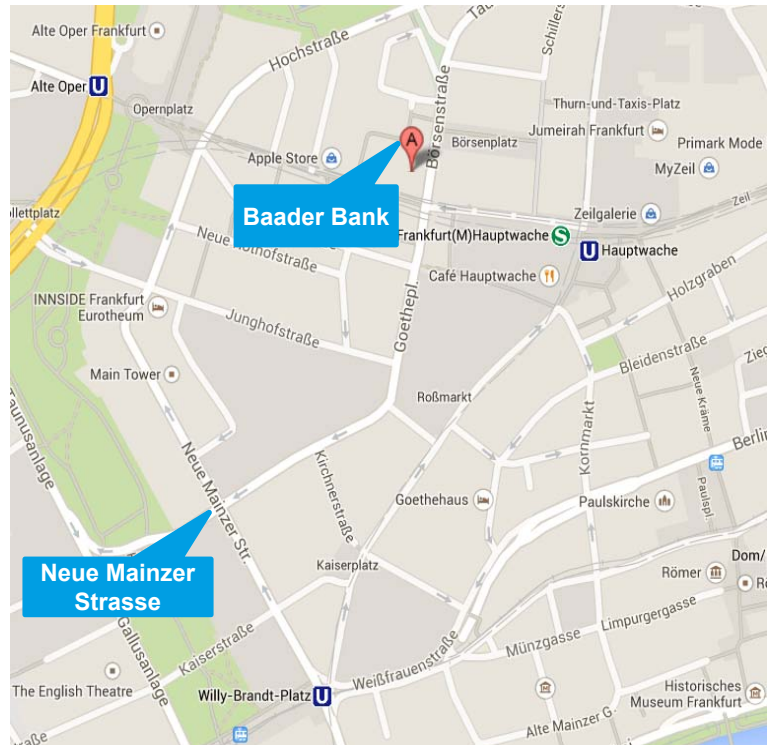

How to find us Frankfurt am Main by car

Baader Bank AG
Boersenstrasse 1
60313 Frankfurt am Main

T +49 69 13881 0
F +49 69 13881 881

www.baaderbank.de
service@baaderbank.de

Via motorway A661 Darmstadt

- at Offenbacher Kreuz take exit Offenbach (52) and drive on Babenhäuser Landstrasse (B459) in the direction of Sachsenhausen
- Continue straight ahead along Darmstädter Landstrasse (B3)
- turn left into Mörfelder Strasse
- from there turn right into Schweizer Strasse and continue straight ahead over the roundabout Schweizer Platz, over the Untermainbrücke into Neue Mainzer Strasse
- follow Neue Mainzer Strasse and continue straight ahead into Hochstrasse
- turn right into Börsenstrasse
- on the right side house number 1 is your destination