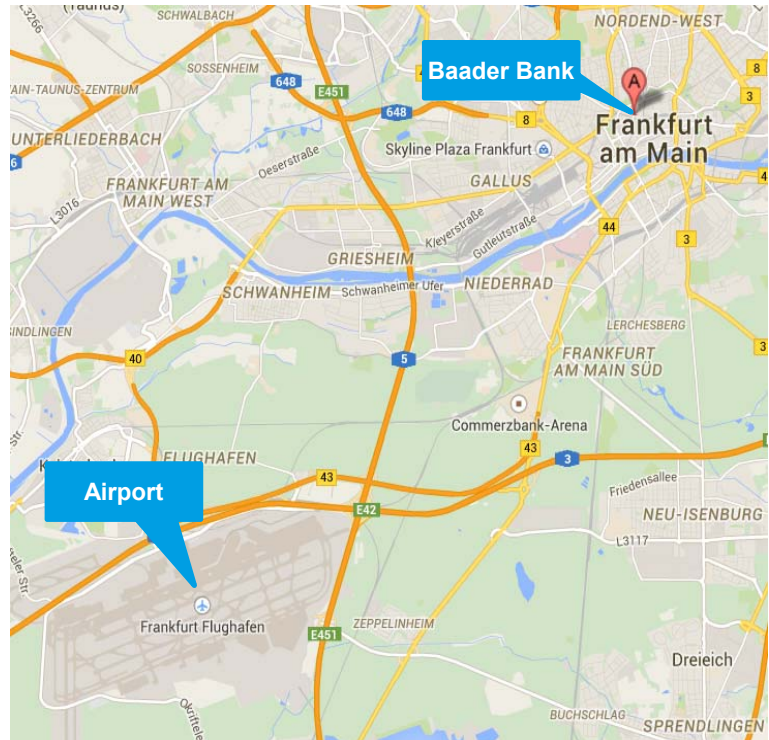

BAADER

How to find us Frankfurt am Main from the airport

Baader Bank AG
Boersenstrasse 1
60313 Frankfurt am Main

T +49 69 13881 0
F +49 69 13881 881

www.baaderbank.de
service@baaderbank.de

From the airport to Boersenstrasse by public transport

- Take the suburban railway S8 or S9 with direction to Offenbach (departure every 15 minutes, journey time approx. 14 minutes).
- Alight at Hauptwache and walk towards the Kalbächer Gasse exit
- You are on Boersenstrasse, on the left side house number 1 is your destination