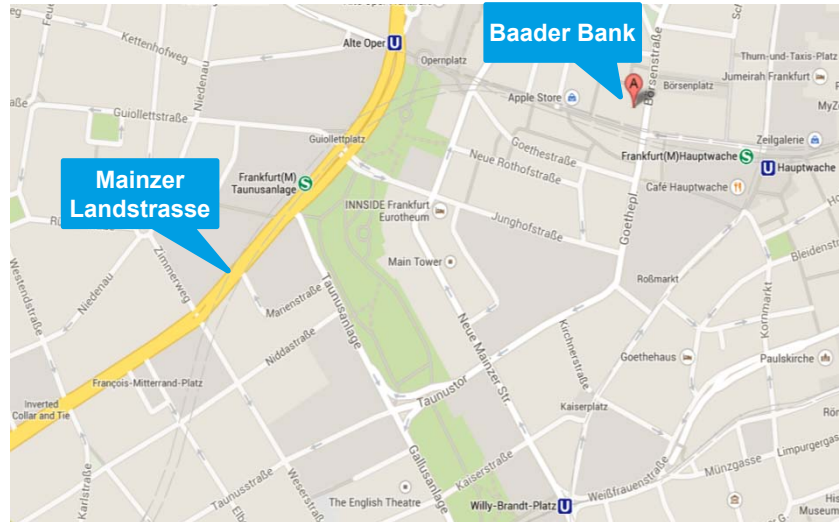

BAADER

How to find us Frankfurt am Main by car

Baader Bank AG
Boersenstrasse 1
60313 Frankfurt am Main

T +49 69 13881 0
F +49 69 13881 881

www.baaderbank.de
service@baaderbank.de

Via motorway A5 Kassel/Hannover

- at Bad Homburger Kreuz follow the A661 in the direction of Darmstadt
- Eschersheim/Eckenheim along Jean-Monnet-Strasse and Eckenheimer Landstrasse from Eckenheimer Landstrasse after crossing Nibelungenallee turn right into Oeder Weg
- shortly before the end of Oeder Weg turn right into Querstrasse and then left into Eschersheimer Landstrasse
- at Eschenheimer Tor turn right into Taubenstrasse and drive straight ahead into Boersenstrasse
- on the right side house number 1 is your destination

BAADER

How to find us Frankfurt am Main by car

Baader Bank AG
Boersenstrasse 1
60313 Frankfurt am Main

T +49 69 13881 0
F +49 69 13881 881

www.baaderbank.de
service@baaderbank.de

Via motorway A66 Wiesbaden (1) or motorway A5 Mannheim/Karlsruhe

- (1) at the Eschborner Dreieck junction continue on the A648 towards Frankfurt a. Main (follow Wiesbadener Strasse)
- (2) at Westkreuz Frankfurt a. Main take the A648 towards Frankfurt (Wiesbadener Strasse)
- at the end of the A648 continue straight on along Theodor-Heuss-Allee from the Ludwig-Erhard-Anlage (roundabout) it goes on over the Friedrich-Ebert-Anlage
- at Platz der Republik turn left into Mainzer Landstrasse straight ahead over the Taunusanlage and from there turn right into Junghofstrasse at the end of the street turn left into Goetheplatz follow Goetheplatz and drive straight ahead into Börsenstrasse on the left side house number 1 is your destination