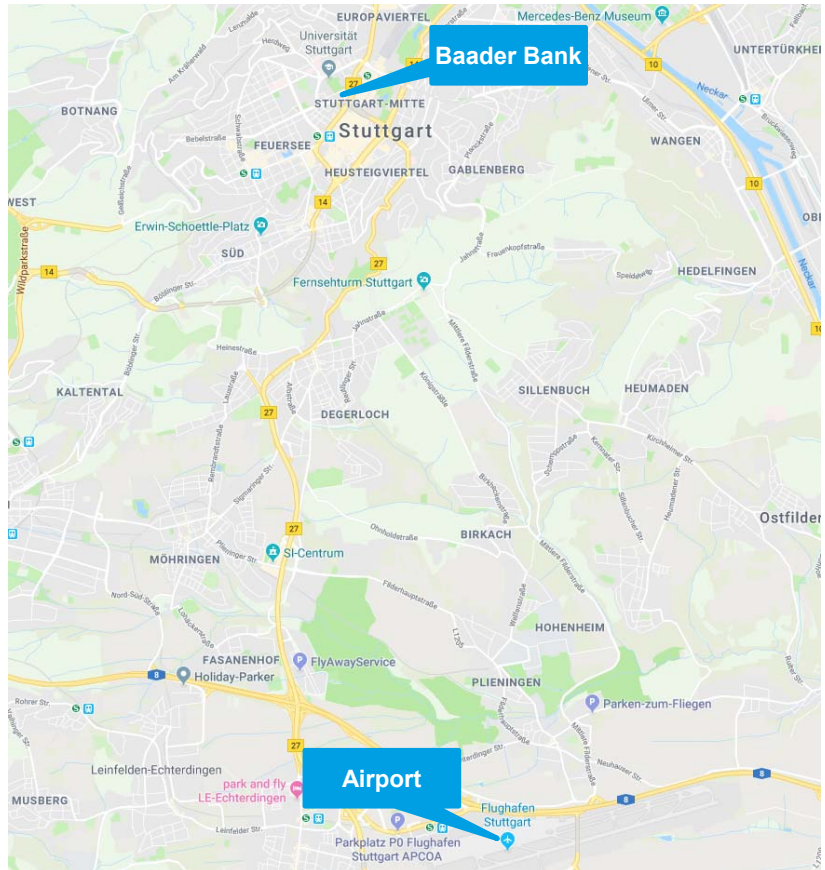

## Via motorway A5, A67, A6 and A81

- Taunusanlage, Mainzer Landstrasse and from B44 to A648
- A5, A67, A6 and A81 to Heilbronner Str./B10/B27 in Stuttgart
- Keep left, continue on A648 and follow the signs Wiesbaden/F-Höchst/Frankf. Kreuz/Kassel/Flughafen (airport)
- Take one of the two right lanes to take exit A5 with direction to Hanover/Dortmund
- Keep left where the road forks and continue on the motorway A5
- Keep left, onwards to A67 and follow the signs Stuttgart/Mannheim/Saarbrücken
- Enter the motorway A6
- At the motorway junction 38-Kreuz Weinsberg use one of the two left lanes and follow the signs A81 Stuttgart/Weinsberg/Ellhofen
- At exit 17-Stuttgart-Zuffenhausen use the direction to B10 S-Zentrum/S-Zuffenhausen
- Continue on B10
- Use one of the two right lanes, to turn right onto Heilbronner Str./B10/B27
- Keep right and continue on Heilbronner Str./B27
- Turn right onto Börsenstraße
- The house number 4 is your destination

## From the airport to Boersenstrasse by public transport

- Take the suburban railway S3 with direction to Backnang or S2 with direction to Schondorf
- Alight on the station Stadtmittel (town center)
- Turn right and follow the road Theodor-Heuss-Strasse for 650m
- Turn left on Boersenstrasse

## From the main station to Boersenstrasse by public transport

- Take the underground U6 with direction Fasanenhof Schelmenwasen or U7 with direction Nellingen Ostfildern
- Alight on the station Schlossplatz, 350m to your destination Boersenstrasse 4
- Take the underground U29 with direction Vogelsang or U14 with direction Mühlhausen
- Alight on the station Börsenplatz → 230m to your destination Boersenstrasse 4