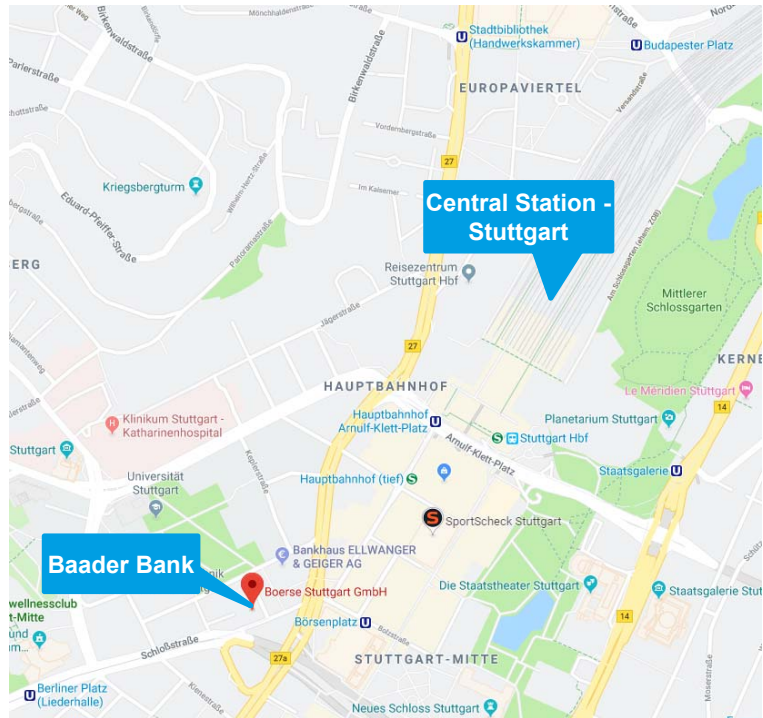

## Via motorway A5, A67, A6 and A81

- Taunusanlage, Mainzer Landstrasse and from B44 to A648
- A5, A67, A6 and A81 to Heilbronner Str./B10/B27 in Stuttgart
- Keep left, continue on A648 and follow the signs Wiesbaden/F-Höchst/Frankf. Kreuz/Kassel/Flughafen (airport)
- Take one of the two right lanes to take exit A5 with direction to Hanover/Dortmund
- Keep left where the road forks and continue on the motorway A5
- Keep left, onwards to A67 and follow the signs Stuttgart/Mannheim/Saarbrücken
- Enter the motorway A6
- At the motorway junction 38-Kreuz Weinsberg use one of the two left lanes and follow the signs A81 Stuttgart/Weinsberg/Ellhofen
- At exit 17-Stuttgart-Zuffenhausen use the direction to B10 S-Zentrum/S-Zuffenhausen
- Continue on B10
- Use one of the two right lanes, to turn right onto Heilbronner Str./B10/B27
- Keep right and continue on Heilbronner Str./B27
- Turn right onto Börsenstraße
- The house number 4 is your destination

## From the airport to Boersenstrasse by public transport

- Take the suburban railway S3 with direction to Backnang or S2 with direction to Schondorf
- Alight on the station Stadtmittel (town center)
- Turn right and follow the road Theodor-Heuss-Strasse for 650m
- Turn left on Boersenstrasse

## From the main station to Boersenstrasse by public transport

- Take the underground U6 with direction Fasanenhof Schelmenwasen or U7 with direction Nellingen Ostfildern
- Alight on the station Schlossplatz, 350m to your destination Boersenstrasse 4
- Take the underground U29 with direction Vogelsang or U14 with direction Mühlhausen
- Alight on the station Börsenplatz → 230m to your destination Boersenstrasse 4